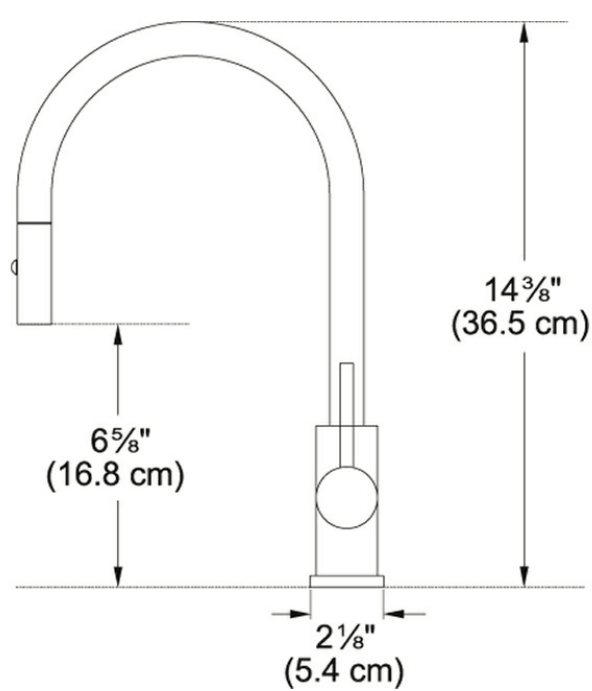

Cube FFP3325BSS Black Stainless Steel

The sleek steel styling of Cube faucets brings a modern touch to any kitchen workspace.

FEATURES

- Solid 304 stainless steel construction delivers corrosion resistance inside and out
- Pull-down 360-degree swivel spout provides a full range of motion to reach almost any area of the sink
- Dual functioning spray head can toggle between powerful spray and stream, making clean-up effortless
- Single handle effortlessly controls water temperature and pressure
- ADA Compliant
- Pair with other faucets in the Franke Cube series for a consistent look throughout the kitchen

Product Picture

Product Information

Version	Bar/Prep
Spray Type	Spray & Stream
Faucet Operation	Side Lever
Flow Rate	1.75 gpm
Cartridge	35mm Ceramic Cartridge
Where to buy	Showroom
Countertop hole diameter	1 3/8"

Technical Drawing

Article Numbers

FUN#	115.0619.304
------	--------------